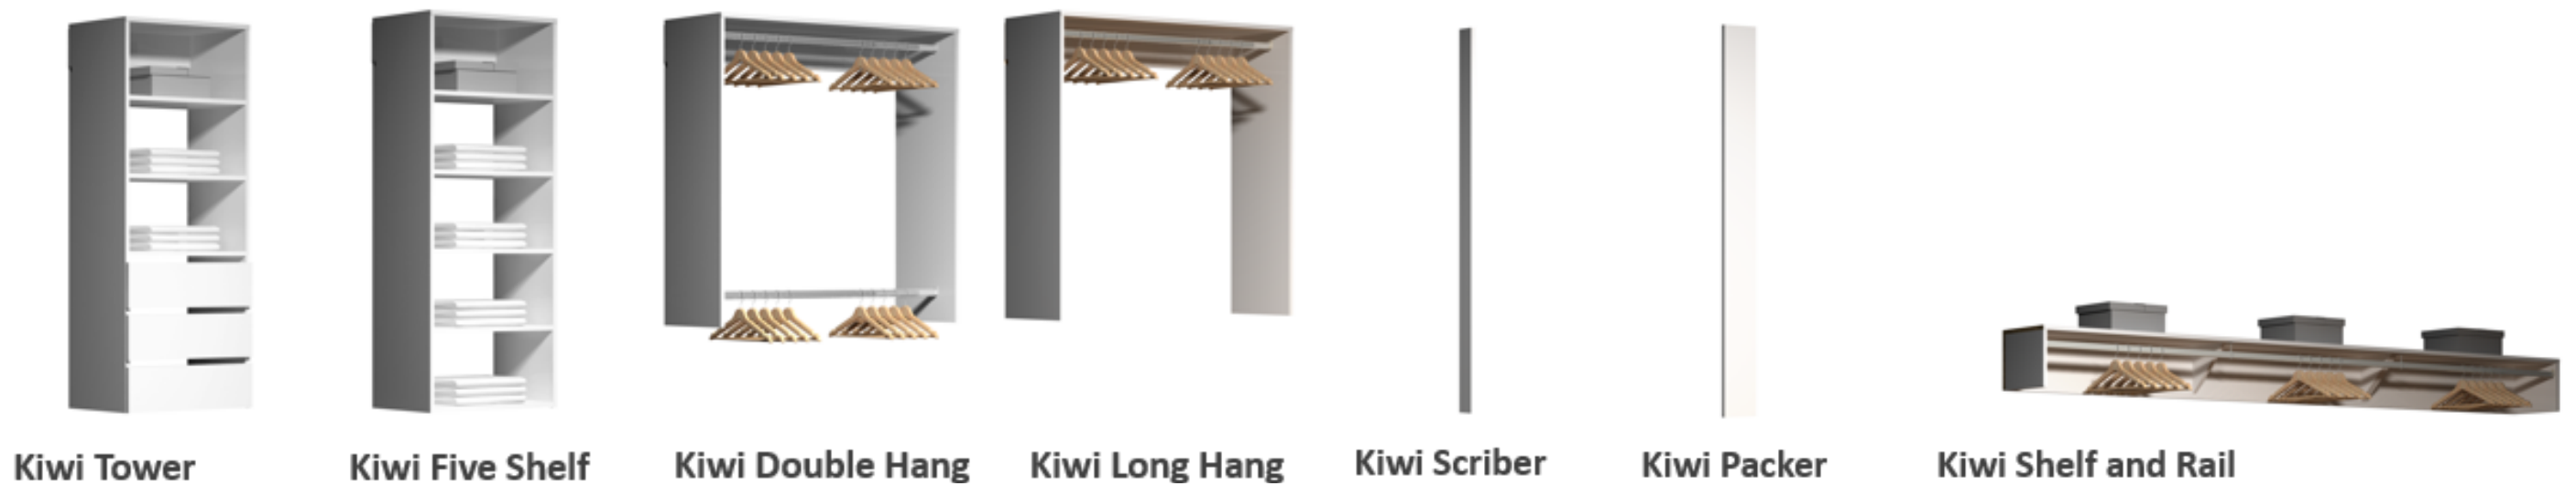

# The Kiwi Collection

Affordable modular collection designed for any Kiwi Home

The Kiwi Collection is our entry level system. It is designed to be simple and works as a modular component based system. The Modules are wall hung and are, made from 18mm white Melteca, they have non soft close drawer slides, and cut down drawer fronts.

The Kiwi Collection consists of 7 components as shown below.

**Kiwi Tower**  
Height: 1502mm  
Width: 600mm  
Depth: 396mm

**Kiwi 5 Shelf**  
Height: 1502mm  
Width: 600mm  
Depth: 396mm

**Kiwi Double Hang**  
Height: 1202mm  
Width: 300-1200mm  
Depth: 396mm

**Kiwi Long Hang**  
Height: 1202mm  
Width: 300-1200mm  
Depth: 396mm

**Kiwi Shelf and Rail**  
Height: 255.5mm  
Width: 0-2400mm  
Depth: 300mm