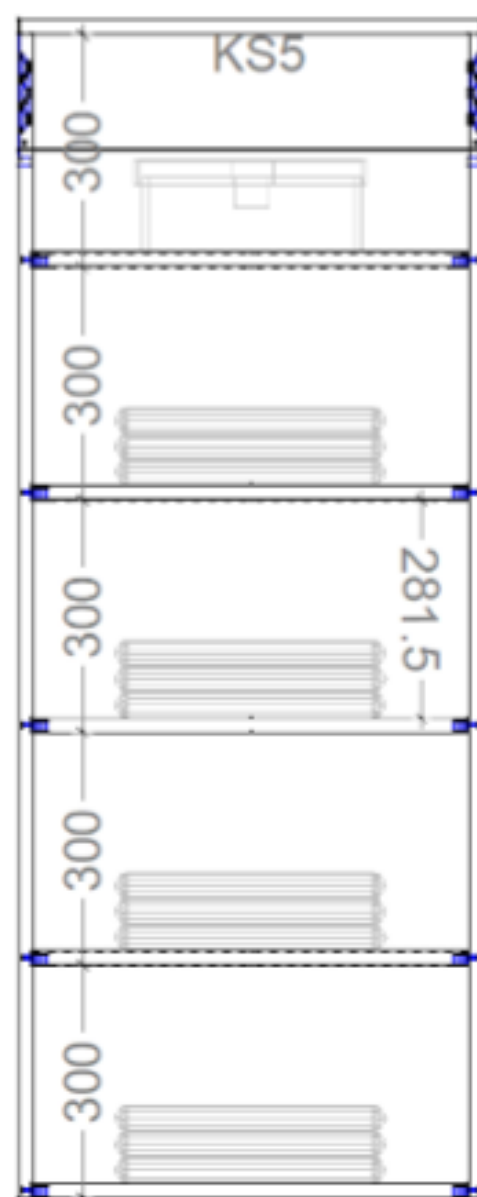

# The Kiwi Collection

Affordable modular collection designed for any Kiwi Home

The Kiwi Collection is our entry level system. It is designed to be simple and works as a modular component based system. The Modules are wall hung and are, made from 18mm white Melteca, they have non soft close drawer slides, and cut down drawer fronts.

The Kiwi Collection consists of 7 components as shown below.

**Kiwi Tower**  
Height: 1502mm  
Width: 600mm  
Depth: 396mm

**Kiwi 5 Shelf**  
Height: 1502mm  
Width: 600mm  
Depth: 396mm

**Kiwi Double Hang**  
Height: 1202mm  
Width: 300-1200mm  
Depth: 396mm

**Kiwi Long Hang**  
Height: 1202mm  
Width: 300-1200mm  
Depth: 396mm

**Kiwi Shelf and Rail**  
Height: 255.5mm  
Width: 0-2400mm  
Depth: 300mm