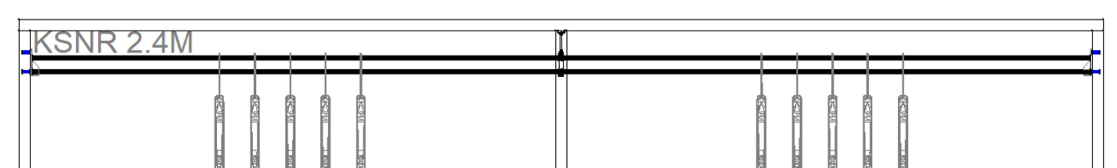

The Kiwi Collection consists of 7 components as shown below.

**Kiwi Tower**  
Height: 1502mm  
Width: 600mm  
Depth: 396mm

**Kiwi 5 Shelf**  
Height: 1502mm  
Width: 600mm  
Depth: 396mm

**Kiwi Double Hang**  
Height: 1202mm  
Width: 300-1200mm  
Depth: 396mm

**Kiwi Long Hang**  
Height: 1202mm  
Width: 300-1200mm  
Depth: 396mm

**Kiwi Shelf and Rail**  
Height: 255.5mm  
Width: 0-2400mm  
Depth: 300mm