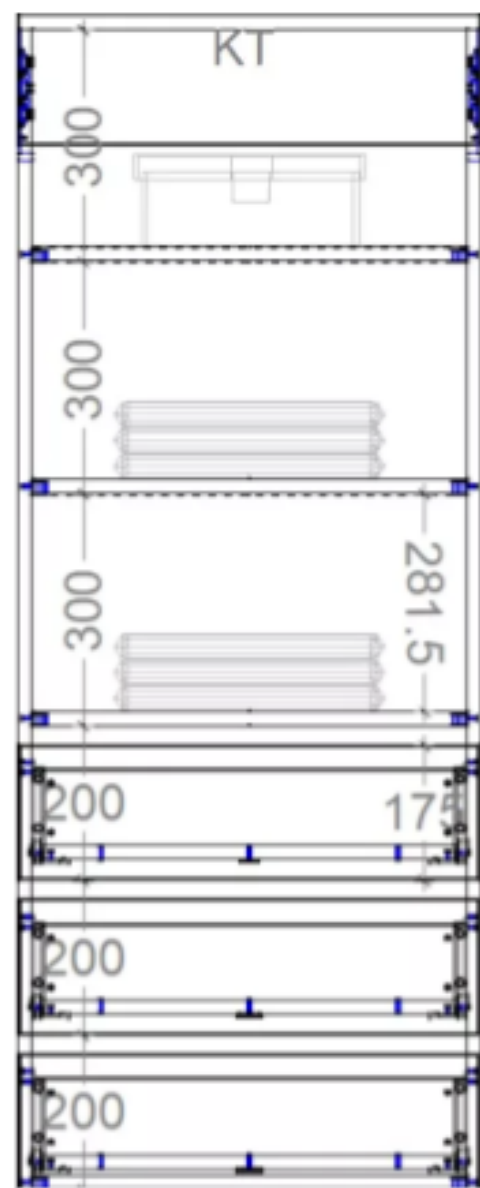

# The Kiwi Collection

Affordable modular collection designed for any Kiwi Home

The Kiwi Collection is our entry level system. It is designed to be simple and works as a modular component based system. The Modules are wall hung and are, made from 18mm white Melteca, they have non soft close drawer slides, and cut down drawer fronts.

The Kiwi Collection consists of 7 components as shown below.

**Kiwi Tower**  
Height: 1502mm  
Width: 600mm  
Depth: 396mm

**Kiwi 5 Shelf**  
Height: 1502mm  
Width: 600mm  
Depth: 396mm

**Kiwi Double Hang**  
Height: 1202mm  
Width: 300-1200mm  
Depth: 396mm

**Kiwi Long Hang**  
Height: 1202mm  
Width: 300-1200mm  
Depth: 396mm

**Kiwi Shelf and Rail**  
Height: 255.5mm  
Width: 0-2400mm  
Depth: 300mm