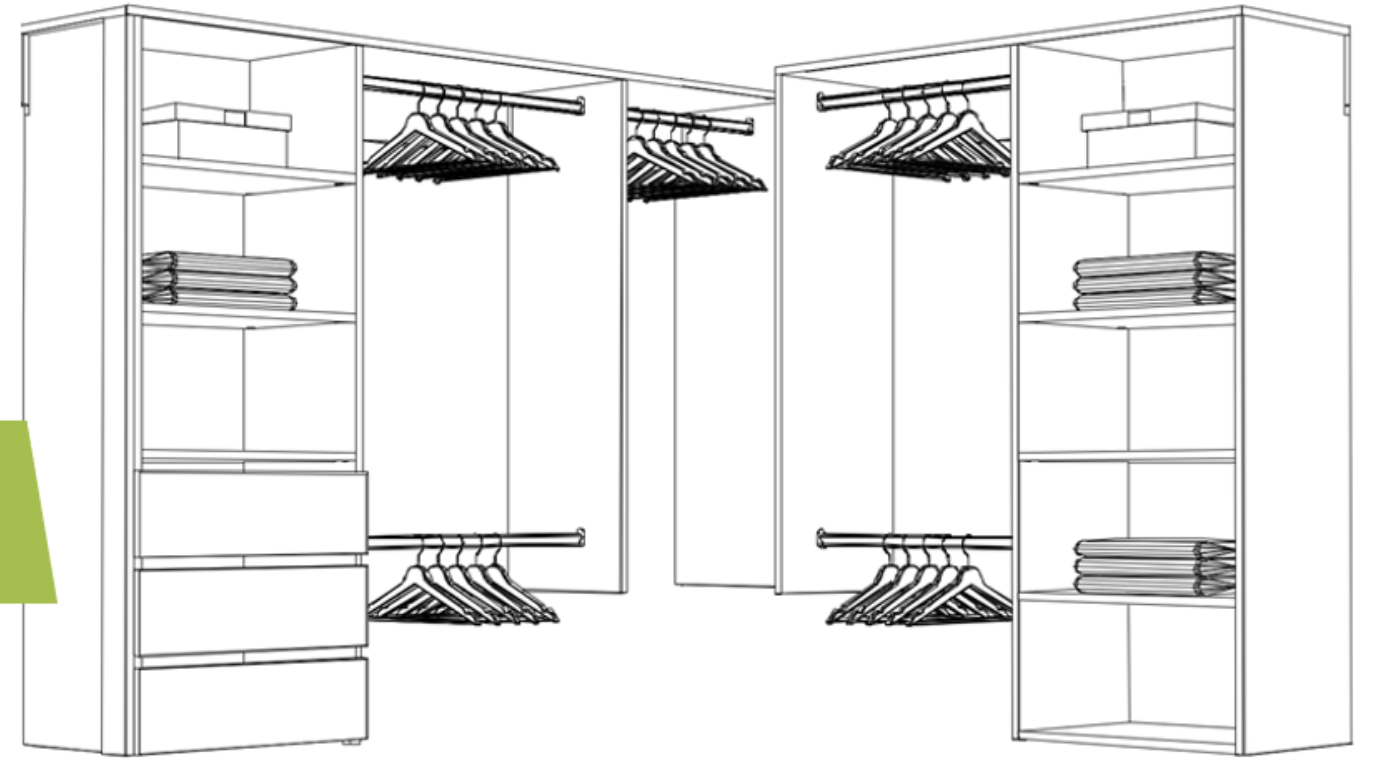

# The Kiwi Collection

Affordable modular collection designed for any Kiwi Home

The Kiwi Collection is our entry level system. It is designed to be simple and works as a modular component based system. The Modules are wall hung and are, made from 18mm white Melteca, they have non soft close drawer slides, and cut down drawer fronts.

The Kiwi Collection consists of 7 components as shown below.

**Kiwi Tower**  
Height: 1502mm  
Width: 600mm  
Depth: 396mm

**Kiwi 5 Shelf**  
Height: 1502mm  
Width: 600mm  
Depth: 396mm

**Kiwi Double Hang**  
Height: 1202mm  
Width: 300-1200mm  
Depth: 396mm

**Kiwi Long Hang**  
Height: 1202mm  
Width: 300-1200mm  
Depth: 396mm

**Kiwi Shelf and Rail**  
Height: 255.5mm  
Width: 0-2400mm  
Depth: 300mm