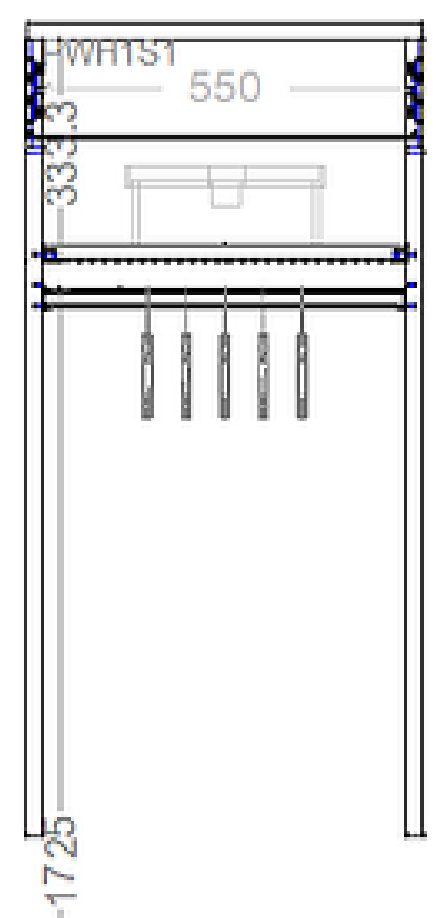

## Pacific

The look for less with modular designs in 25mm white Meleta.

The Pacific Collection consists of 7 components.

Pacific Tower Pacific 6 Shelf Pacific Double Hang Pacific Long Hang Pacific Long Hang With Shelf Pacific Scriber Pacific Packer

**Pacific Tower**  
Height: 2100mm  
Width: 600mm  
Depth: 396mm

**Pacific Tower**  
Height: 2100mm  
Width: 600mm  
Depth: 396mm

**Pacific Double Hang**  
Height: 1202mm  
Width: 300-1200mm  
Depth: 396mm

**Pacific Long Hang**  
Height: 1202mm  
Width: 300-1200mm  
Depth: 396mm

**Pacific Long Hang with Shelf**  
Height: 1202mm  
Width: 300-1200mm  
Depth: 396mm