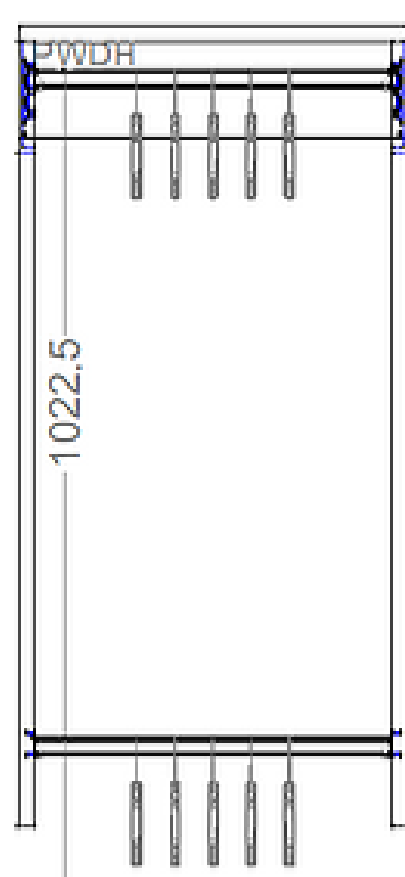

## Pacific

The look for less with modular designs in 25mm white Meleta.

The Pacific Collection consists of 7 components.

Pacific Tower Pacific 6 Shelf Pacific Double Hang Pacific Long Hang Pacific Long Hang With Shelf Pacific Scriber Pacific Packer

**Pacific Tower**  
Height: 2100mm  
Width: 600mm  
Depth: 396mm

**Pacific Tower**  
Height: 2100mm  
Width: 600mm  
Depth: 396mm

**Pacific Double Hang**  
Height: 1202mm  
Width: 300-1200mm  
Depth: 396mm

**Pacific Long Hang**  
Height: 1202mm  
Width: 300-1200mm  
Depth: 396mm

**Pacific Long Hang with Shelf**  
Height: 1202mm  
Width: 300-1200mm  
Depth: 396mm