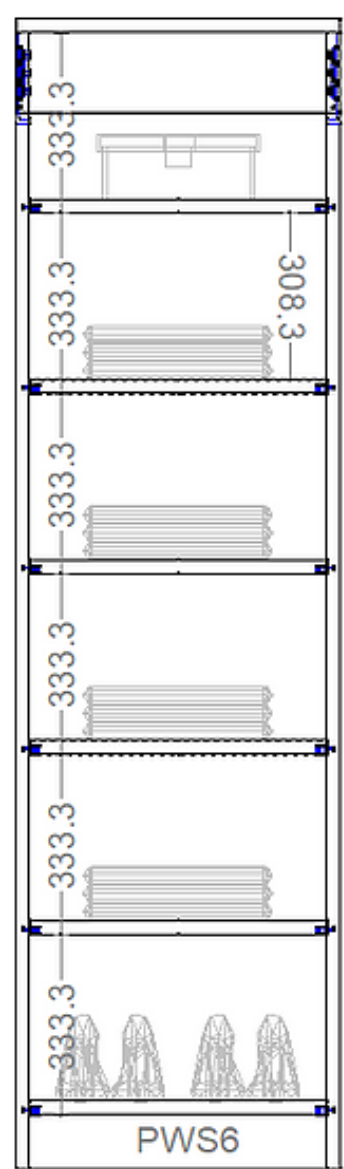

## Pacific

The look for less with modular designs in 25mm white Meleta.

The Pacific Collection consists of 7 components.

Pacific Tower Pacific 6 Shelf Pacific Double Hang Pacific Long Hang Pacific Long Hang With Shelf Pacific Scriber Pacific Packer

**Pacific Tower**  
Height: 2100mm  
Width: 600mm  
Depth: 396mm

**Pacific Tower**  
Height: 2100mm  
Width: 600mm  
Depth: 396mm

**Pacific Double Hang**  
Height: 1202mm  
Width: 300-1200mm  
Depth: 396mm

**Pacific Long Hang**  
Height: 1202mm  
Width: 300-1200mm  
Depth: 396mm

**Pacific Long Hang with Shelf**  
Height: 1202mm  
Width: 300-1200mm  
Depth: 396mm