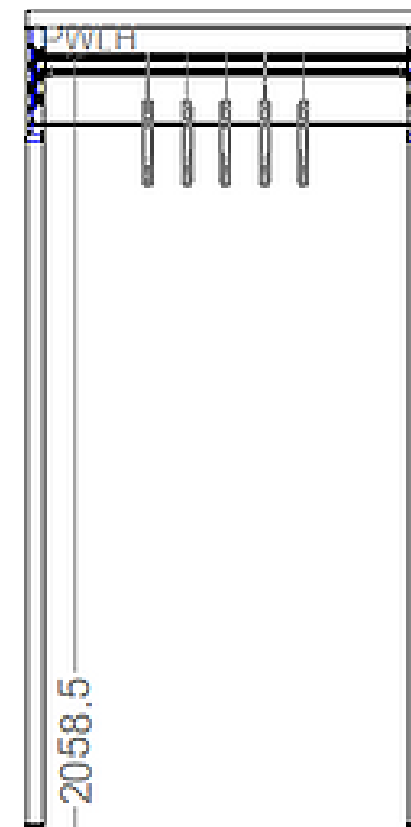

## Pacific

The look for less with modular designs in 25mm white Meleta.

The Pacific Collection consists of 7 components.

Pacific Tower Pacific 6 Shelf Pacific Double Hang Pacific Long Hang Pacific Long Hang With Shelf Pacific Scriber Pacific Packer

**Pacific Tower**  
Height: 2100mm  
Width: 600mm  
Depth: 396mm

**Pacific Tower**  
Height: 2100mm  
Width: 600mm  
Depth: 396mm

**Pacific Double Hang**  
Height: 1202mm  
Width: 300-1200mm  
Depth: 396mm

**Pacific Long Hang**  
Height: 1202mm  
Width: 300-1200mm  
Depth: 396mm

**Pacific Long Hang with Shelf**  
Height: 1202mm  
Width: 300-1200mm  
Depth: 396mm