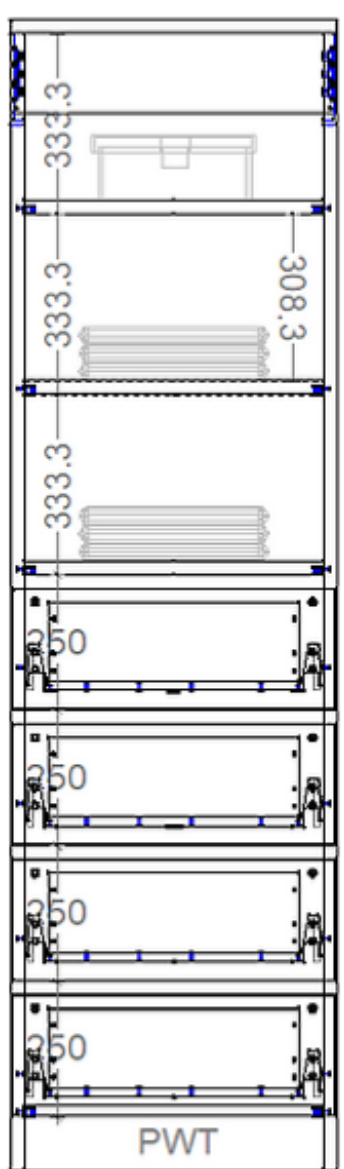

# The Pacific Collection

Sophisticated modular collection designed to inspire

Pacific Collection is our mid level system. It is designed to be simple, and work as a modular component based system. Pacific is made from 25mm white Melteca, it has Hafele Alto soft close drawer slides, and cut down drawer fronts. It is also available with a cutback.

## Pacific

The look for less with modular designs in 25mm white Meleta.

The Pacific Collection consists of 7 components.

Pacific Tower Pacific 6 Shelf Pacific Double Hang Pacific Long Hang Pacific Long Hang With Shelf Pacific Scriber Pacific Packer

**Pacific Tower**  
Height: 2100mm  
Width: 600mm  
Depth: 396mm

**Pacific Tower**  
Height: 2100mm  
Width: 600mm  
Depth: 396mm

**Pacific Double Hang**  
Height: 1202mm  
Width: 300-1200mm  
Depth: 396mm

**Pacific Long Hang**  
Height: 1202mm  
Width: 300-1200mm  
Depth: 396mm

**Pacific Long Hang with Shelf**  
Height: 1202mm  
Width: 300-1200mm  
Depth: 396mm